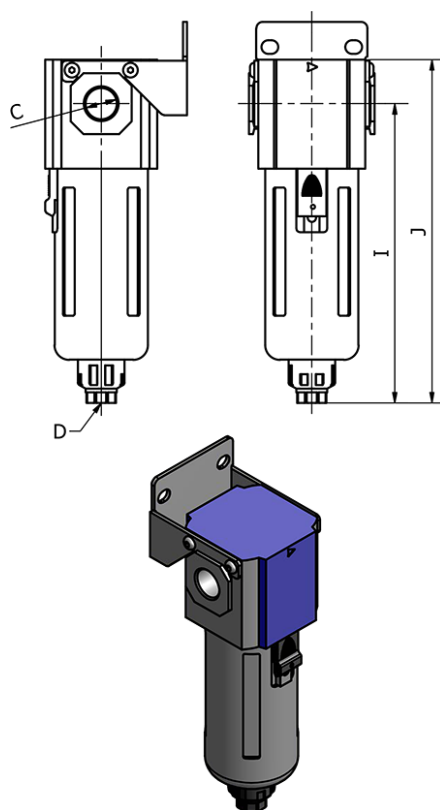

Data Sheet

Article number: 58GF20008G
Description: Filter, type GF20008G
port 1/4", semi-automatic drain

Measures

C = 1/4"
D = -
Depth = 40
I = 93
J = 110
Width = 38